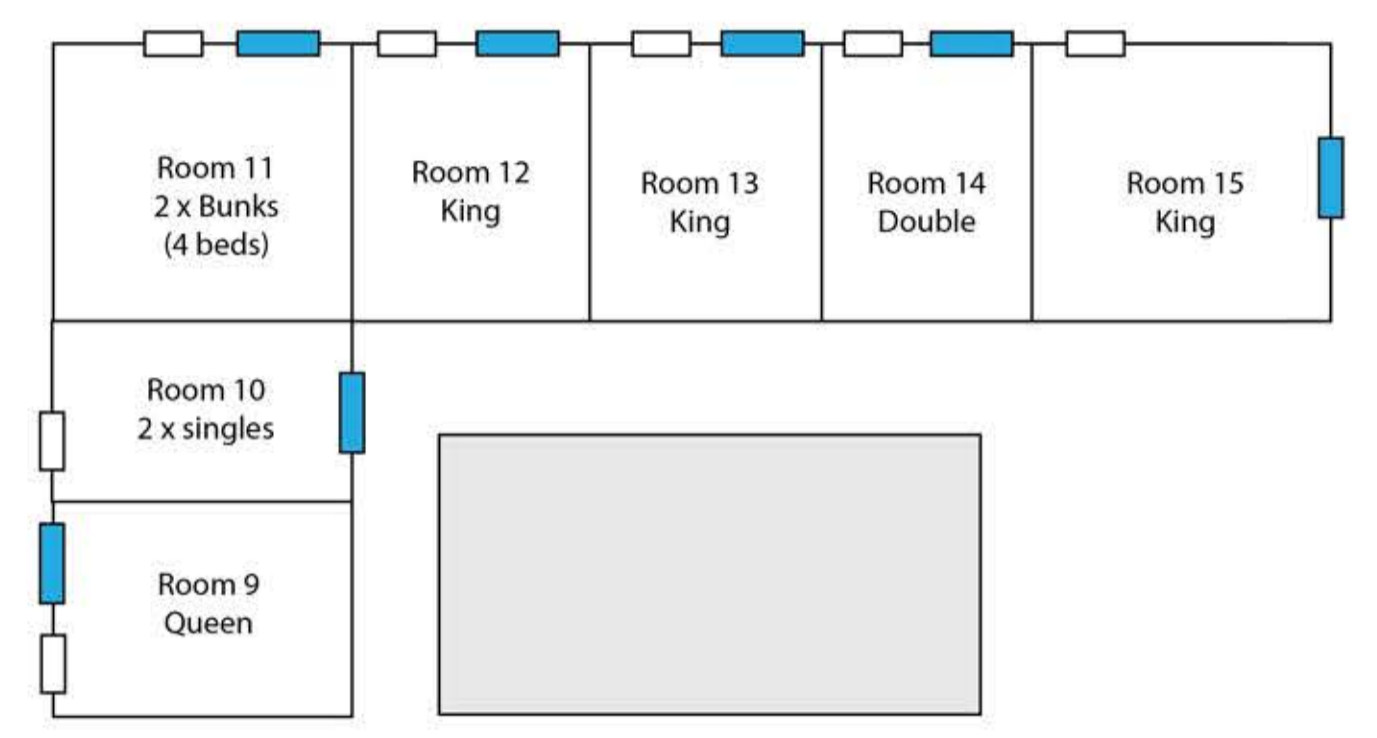

driveway entrance

Rubbish bins

Rubbish bins

Parking

Trampoline

Lotus Belle Tent
King Bed
select bookings only

Treehouse
Double Bed

Seacroft
4990 Great Ocean Road
Sugarloaf
www.seacroft.com