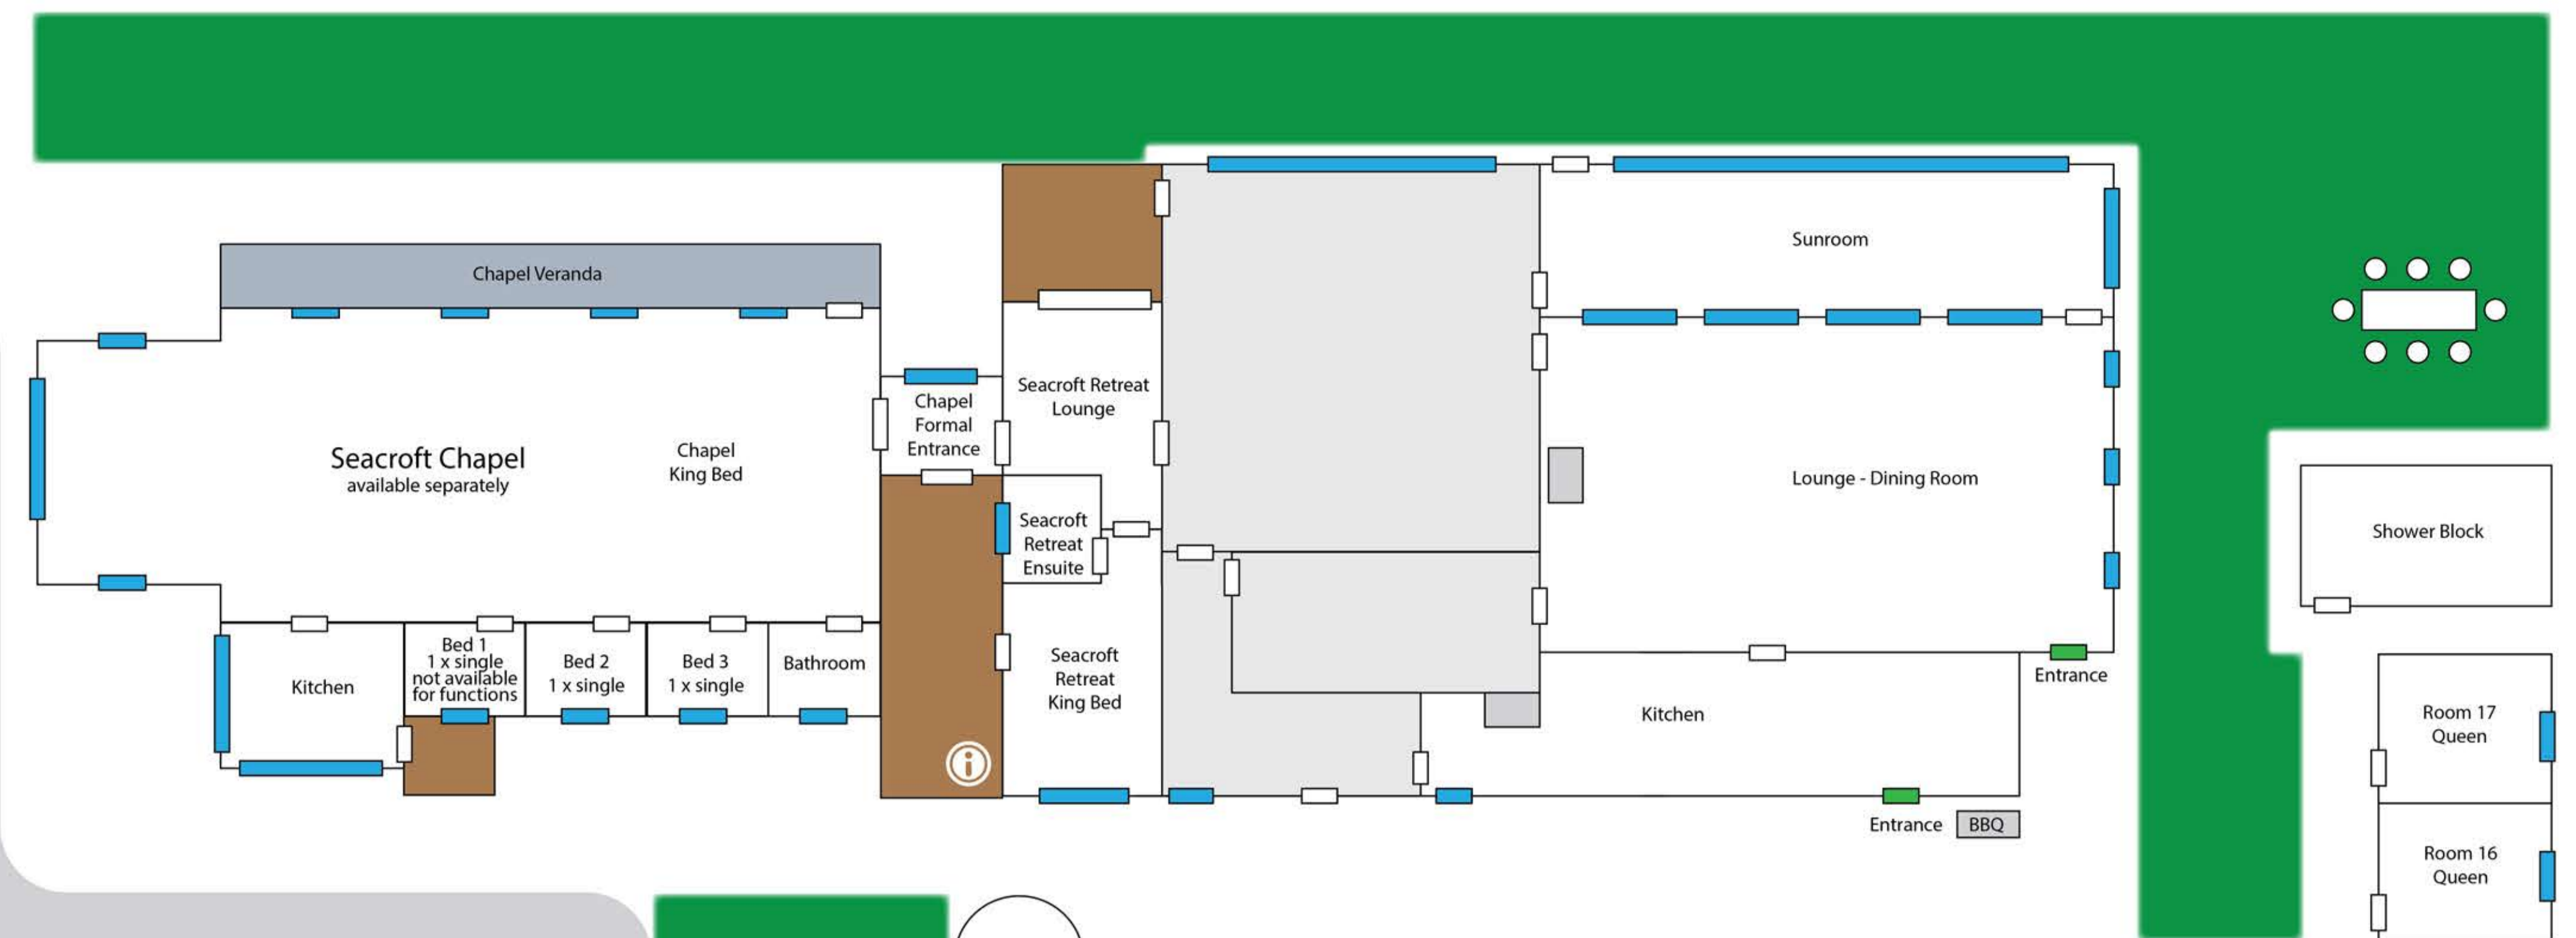

driveway entrance

Rubbish bins

Rubbish bins

Parking

Trampoline

Lotus Belle Tent
King Bed
select bookings only

Treehouse
Double Bed

Seacroft
4990 Great Ocean Road
Sugarloaf
www.seacroft.com