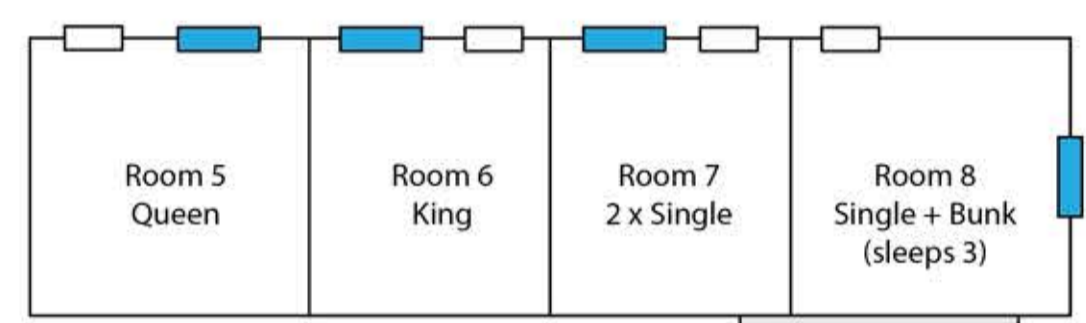

driveway entrance

Rubbish bins

Rubbish bins

Parking

Trampoline

Lotus Belle Tent
King Bed
select bookings only

Treehouse
Double Bed

Seacroft
4990 Great Ocean Road
Sugarloaf
www.seacroft.com