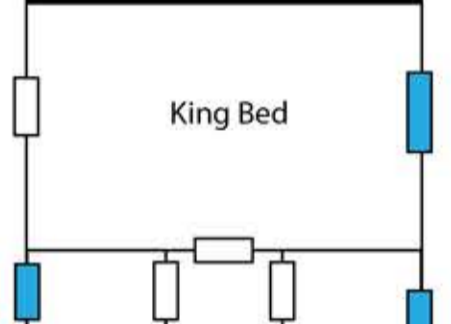

driveway entrance

Rubbish bins

Rubbish bins

Parking

Trampoline

Lotus Belle Tent
King Bed
select bookings only

Treehouse
Double Bed

Seacroft
4990 Great Ocean Road
Sugarloaf
www.seacroft.com