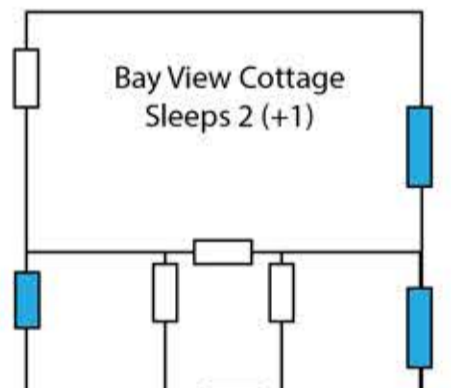

driveway entrance

Rubbish bins

Rubbish bins

Parking

Trampoline

Lotus Belle Tent
King Bed
select bookings only

Treehouse
Double Bed

Seacroft
4990 Great Ocean Road
Sugarloaf
www.seacroft.com