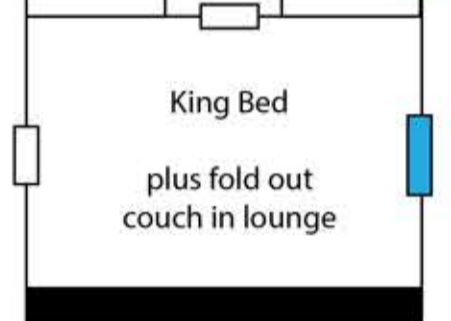

driveway entrance

Rubbish bins

Rubbish bins

Parking

Trampoline

Lotus Belle Tent
King Bed
select bookings only

Treehouse
Double Bed

Seacroft
4990 Great Ocean Road
Sugarloaf
www.seacroft.com